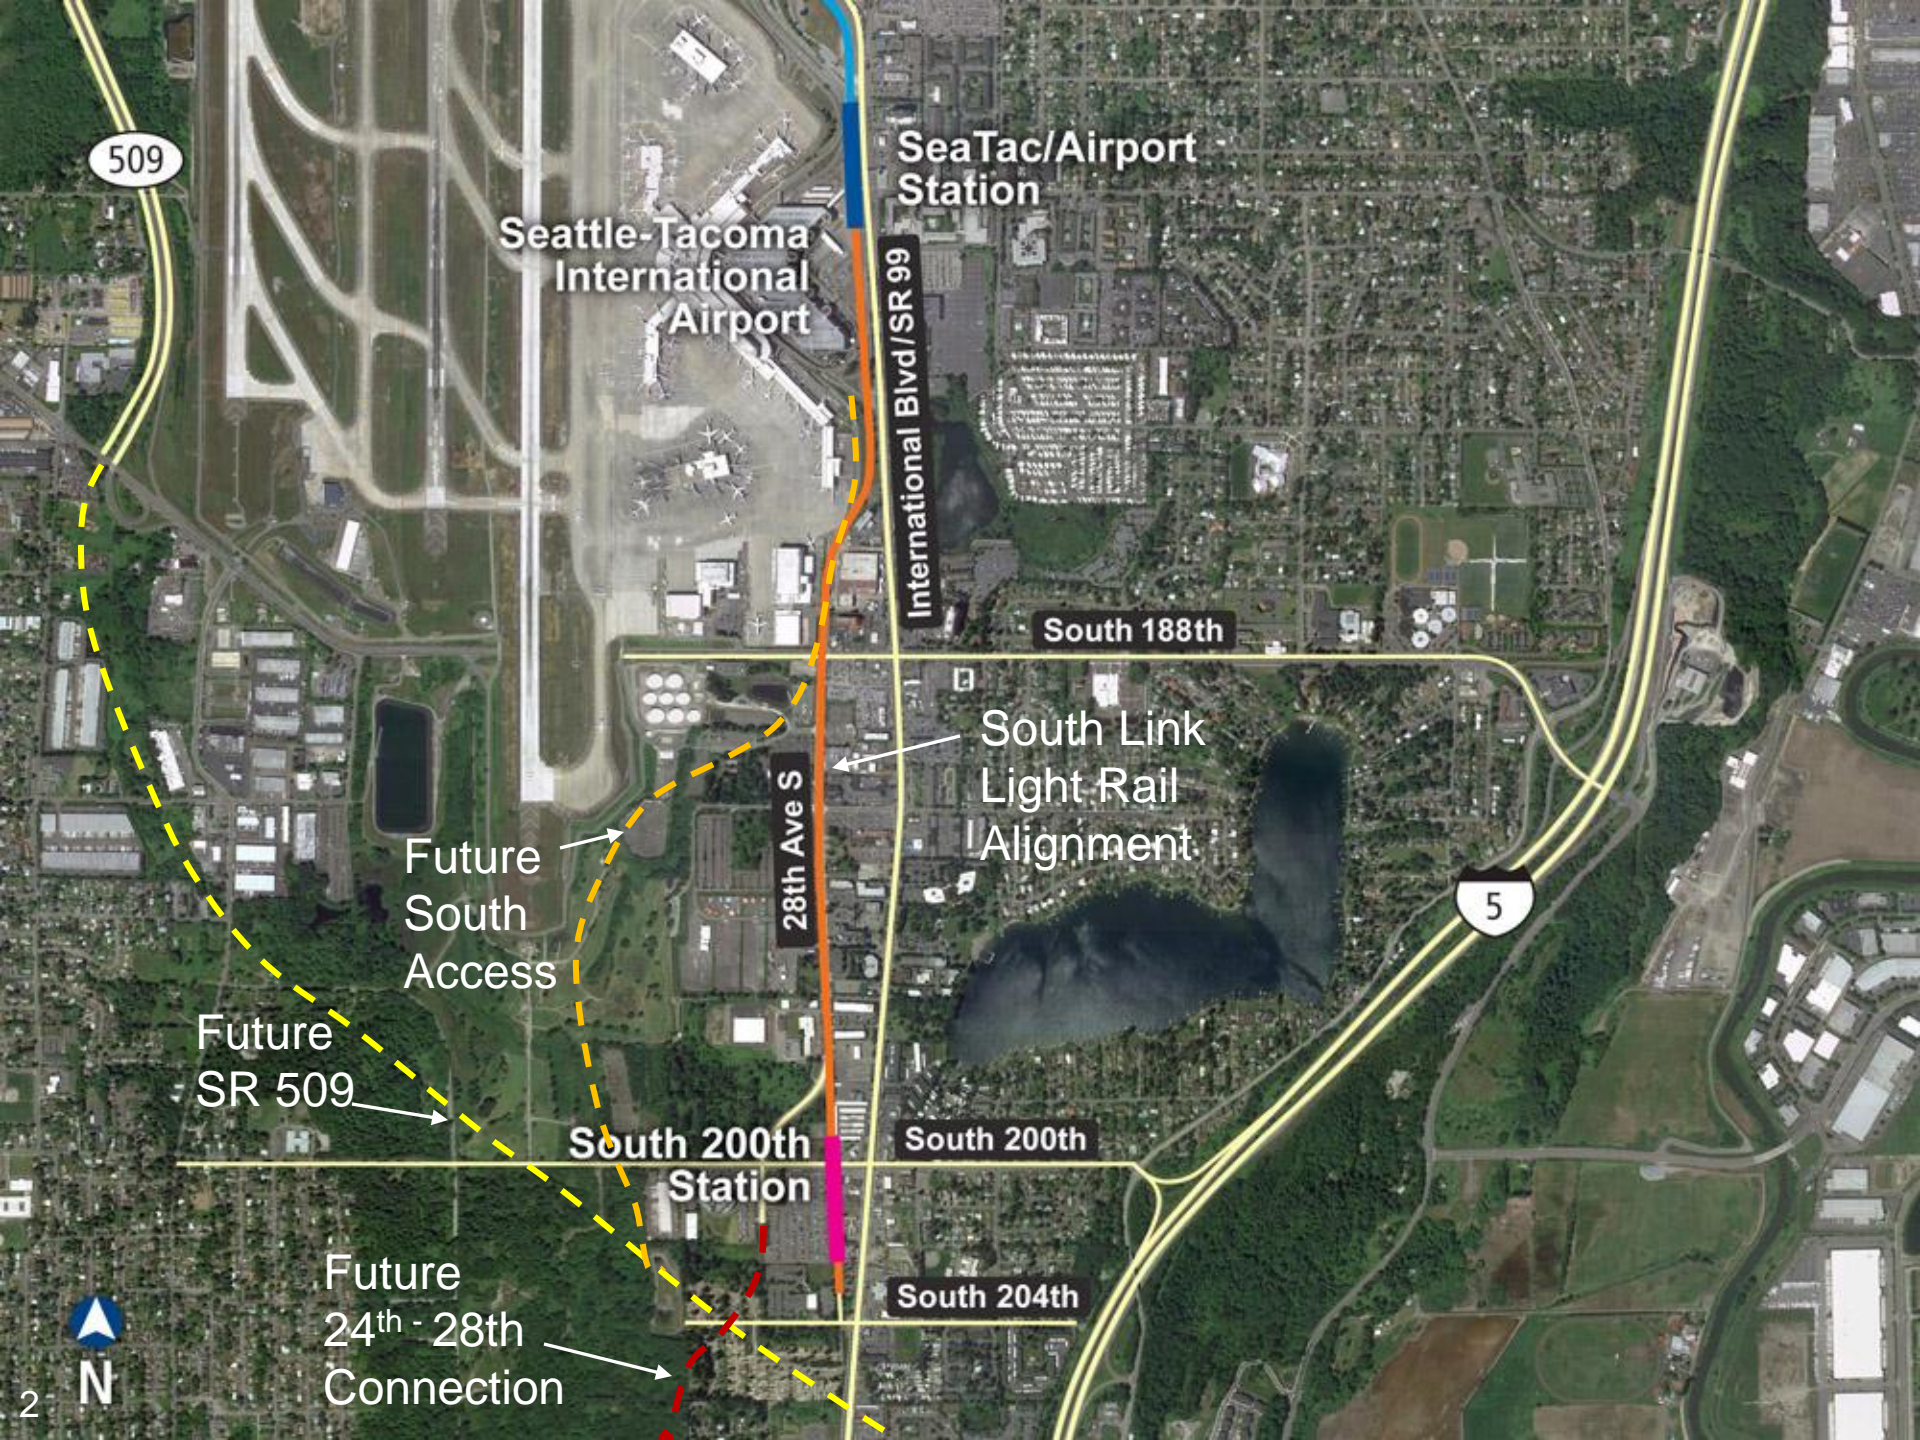

# South Link – SeaTac/Airport Station to South 200th

509

Seattle-Tacoma  
International  
Airport

SeaTac/Airport  
Station

International Blvd/SR 99

South 188th

South Link  
Light Rail  
Alignment

28th Ave S

Future  
South  
Access

Future  
SR 509

5

South 200th  
Station

South 200th

Future  
24<sup>th</sup> - 28<sup>th</sup>  
Connection

South 204th